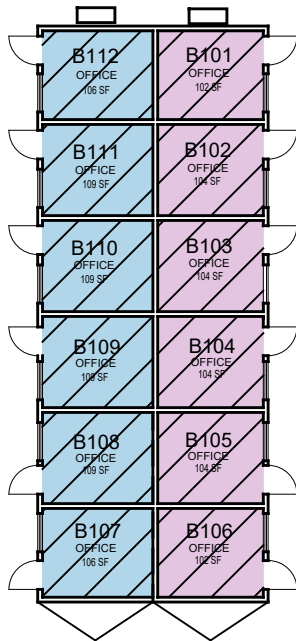

**074-M
Modular A**

**074-M
Modular B**

Building 74 Modular

Modulars

Multiple

FACILITIES MANAGEMENT AND DEVELOPMENT

00000 UNASSIGN	107500 OCOB	120000 ACAD AFRS	137500 UNIV DEV	120600 RESEARCH
102500 CAFES	110000 CLA	120400 ITS	140000 STUD AFRS	120800 ENROLL
105000 CAED	112500 CENG	121300 DIV/INCL	145000 PRESIDENT	130000 PERSON
117500 CSM	125000 AFD	150000 UNIV SUP	160000 COM&MARK	

March 2022

1"=20'